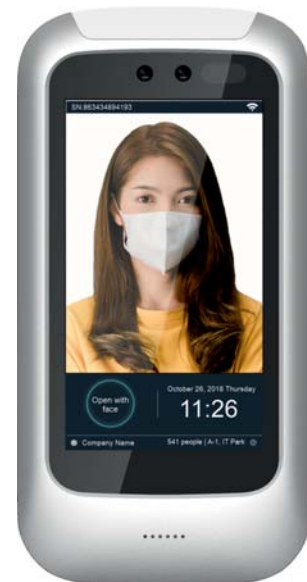

SPEEDFACE - 5 SE

Face

Touch Screen

Masked Face

Live Body Detection

RFID Mifare

WiFi

TCP/IP

Access Control

Facial Attendance and Access Control

Storage Capacity

Face ID Capacity	3000
Card Capacity	3000
Max User	3000
Log Capacity	50,000

Features

5" Inch Capacitive Touch Screen

High-End CPU

Remotely Firmware Upgradation.

Detect 5 person at a time

5-inch IPS display all-sight LCD touch screen.

IP54 Grade Highly finished slim device.

Highly reliable and durable

Recognition speed 0.5 seconds

SpeedFace - 5 SE

Communication Interface